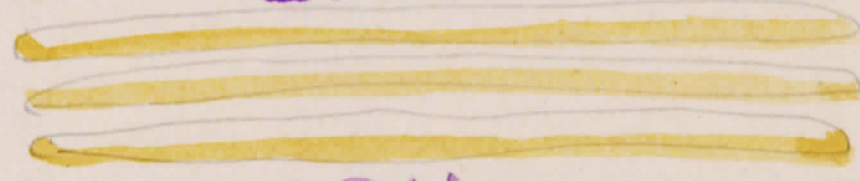

Pie Crust

BRAID

COIL

PRESS ROPES ALONG RIM

3/4 inch edge

crimping

coiled

fluted